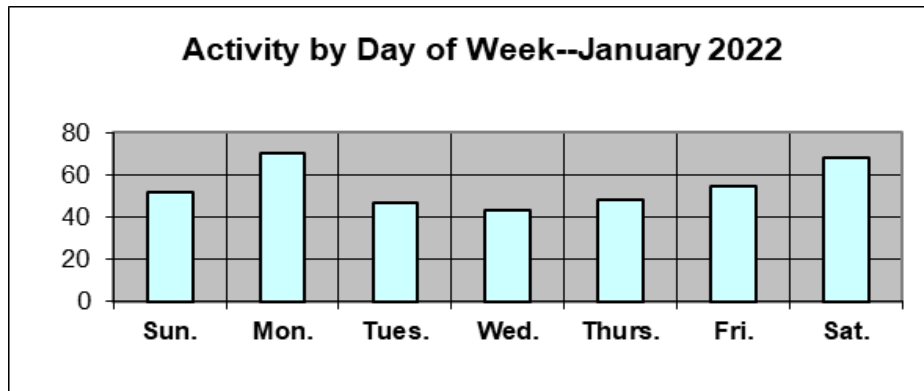

Activity Report:

Activity occurred on the following days of the week and hours of the day:

Activity Comparison:

This is a statistical comparison of the activity of the Crestwood Police from January 2022 to the same month in 1997. This activity is primarily offenses reported and calls for service.