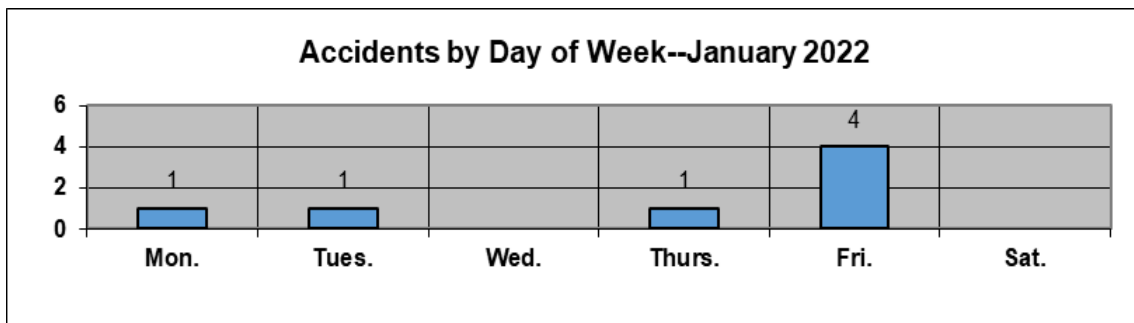

Accidents occurred on the following days of the week: