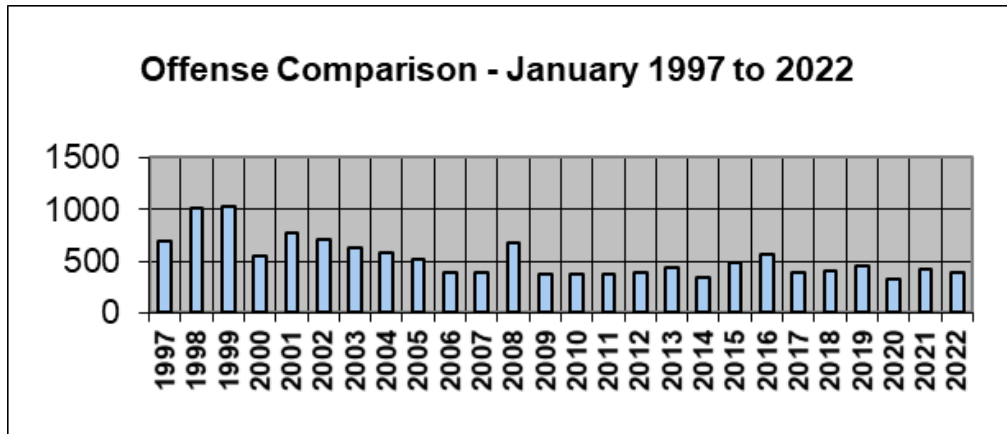

Activity Report:

Activity occurred on the following days of the week and hours of the day:

Activity Comparison:

This is a statistical comparison of the activity of the Crestwood Police from January 2022 to the same month in 1997. This activity is primarily offenses reported and calls for service.