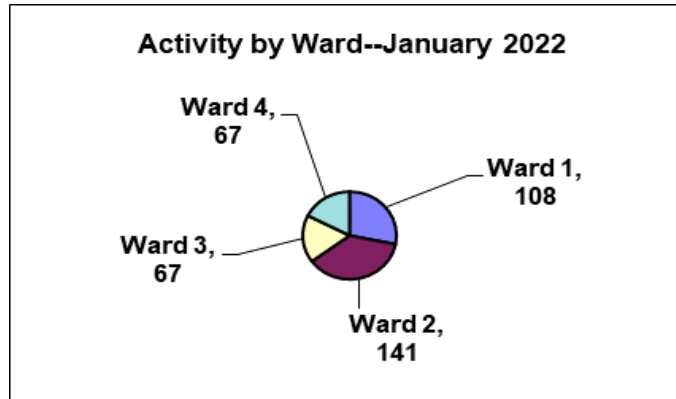

CAD Activity by Ward and Sector:

Enforcement:

Enforcement by Ward:

January	2022				
	Ward 1	Ward 2	Ward 3	Ward 4	
Signs, Signals	1	2	0	0	3
Hazardous Moving	0	2	0	0	2
Speeding	2	0	14	3	19
Equipment	1	0	3	1	5
Registration, Licensing	5	6	11	3	25
Financial Responsibility	0	0	1	1	2
Parking	1	1	0	2	4
Other Enforcement	1	1	0	0	2
	11	12	29	10	62