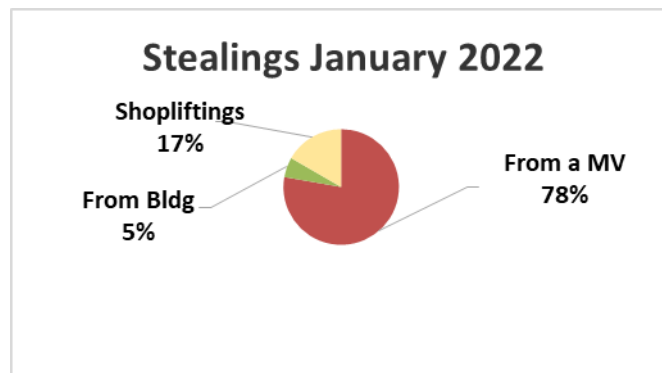

MEMORANDUM

To: Chief of Police Jonathan Williams

From: Lieutenant Kevin Avery

Date: February 14, 2022

Subject: January 2022 Public Report

This is the report for the activity of the Crestwood Police Department for the month of January 2022. In January 2022, there were 32 Part I offenses and 351 Part II offenses / incidents, for a total of 383. This compares with 25 Part I offenses and 347 Part II offenses / incidents for a total of 372 in January of 2021.

During the month there were two property damage offenses that were reported as damage to vehicles, eleven motor vehicle thefts, and one aggravated assault.

Stealing offenses numbered 18 in January 2022.

Stealings were of the following classifications in January 2022: