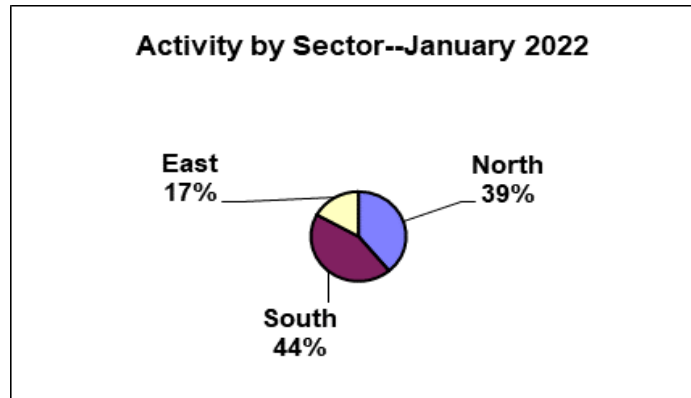

CAD Activity by Ward and Sector:

Enforcement:

Enforcement by Ward:

January	2022				
	Ward 1	Ward 2	Ward 3	Ward 4	
Signs, Signals	1	2	0	0	3
Hazardous Moving	0	2	0	0	2
Speeding	2	0	14	3	19
Equipment	1	0	3	1	5
Registration, Licensing	5	6	11	3	25
Financial Responsibility	0	0	1	1	2
Parking	1	1	0	2	4
Other Enforcement	1	1	0	0	2
	11	12	29	10	62