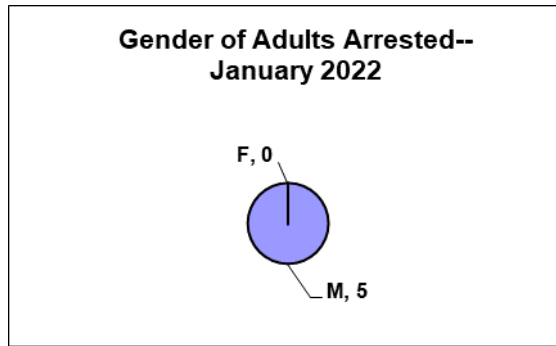

Activity Report:

Activity occurred on the following days of the week and hours of the day:

Activity Comparison:

This is a statistical comparison of the activity of the Crestwood Police from January 2022 to the same month in 1997. This activity is primarily offenses reported and calls for service.