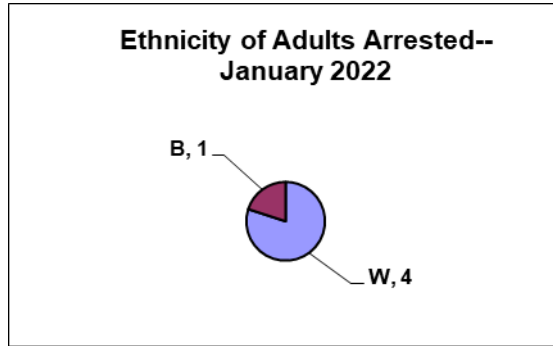

Activity Report:

Activity occurred on the following days of the week and hours of the day:

Activity Comparison:

This is a statistical comparison of the activity of the Crestwood Police from January 2022 to the same month in 1997. This activity is primarily offenses reported and calls for service.