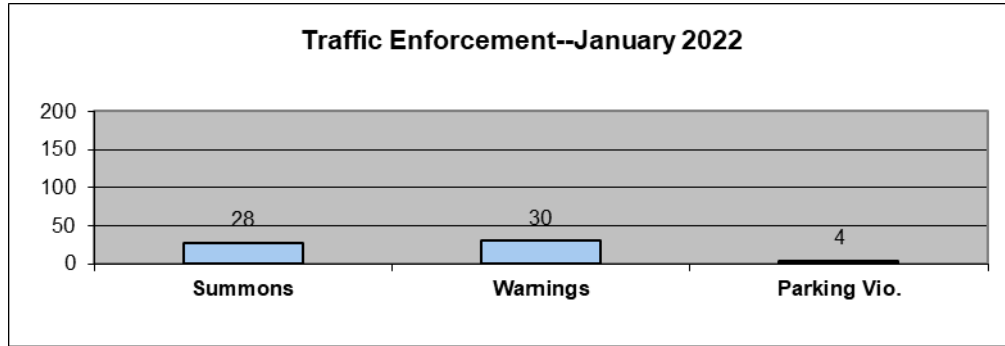

There were 62 enforcement actions taken in the month of January 2022. These actions were divided as follows:

The age of the violator was determined to be:

Enforcement Action was taken on the following streets: