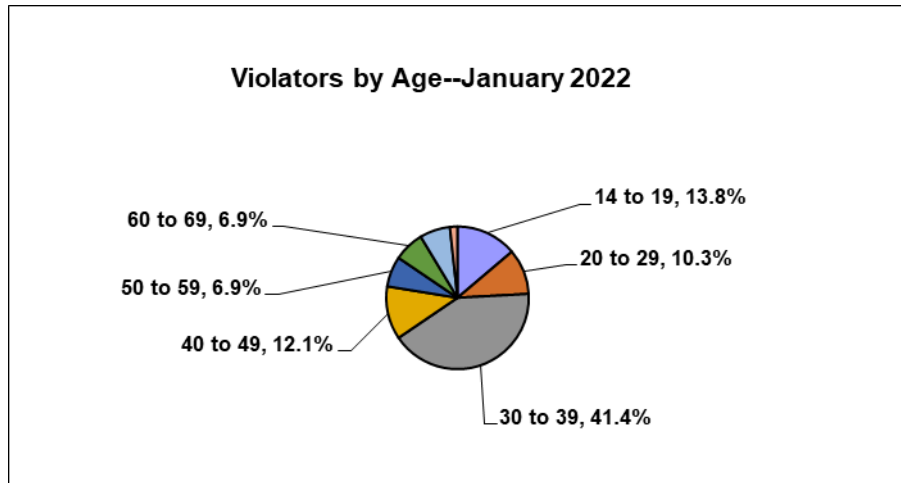

Police handled 67 calls for service in Ward 4 in January 2022.

CAD Activity by Ward and Sector:

Enforcement:

Enforcement by Ward:

January	2022				
	Ward 1	Ward 2	Ward 3	Ward 4	
Signs, Signals	1	2	0	0	3
Hazardous Moving	0	2	0	0	2
Speeding	2	0	14	3	19
Equipment	1	0	3	1	5
Registration, Licensing	5	6	11	3	25
Financial Responsibility	0	0	1	1	2
Parking	1	1	0	2	4
Other Enforcement	1	1	0	0	2
	11	12	29	10	62

There were 62 enforcement actions taken in the month of January 2022. These actions were divided as follows:

The age of the violator was determined to be:

Enforcement Action was taken on the following streets: