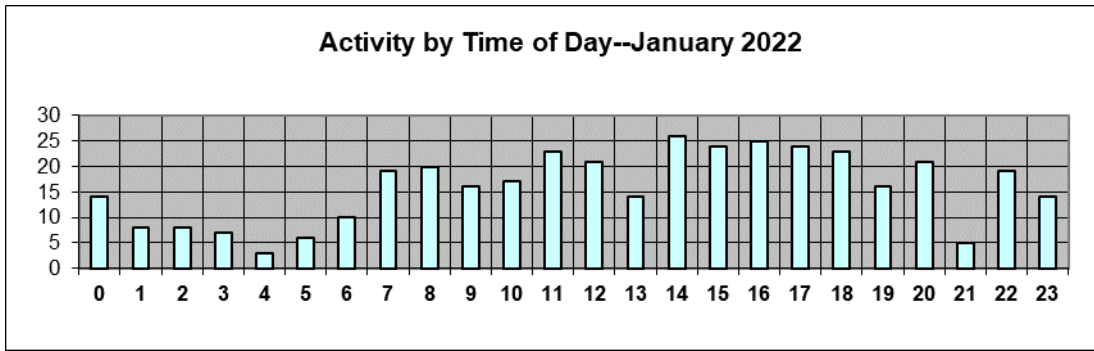

Accidents occurred in the following blocks of Watson Road:

Watson Road Only!

Watson	Count
9600	1

Arrest Information:

Five persons were taken into custody in January 2022.

The ethnicity and gender of the persons taken into custody was:

Activity Report:

Activity occurred on the following days of the week and hours of the day:

Activity Comparison:

This is a statistical comparison of the activity of the Crestwood Police from January 2022 to the same month in 1997. This activity is primarily offenses reported and calls for service.